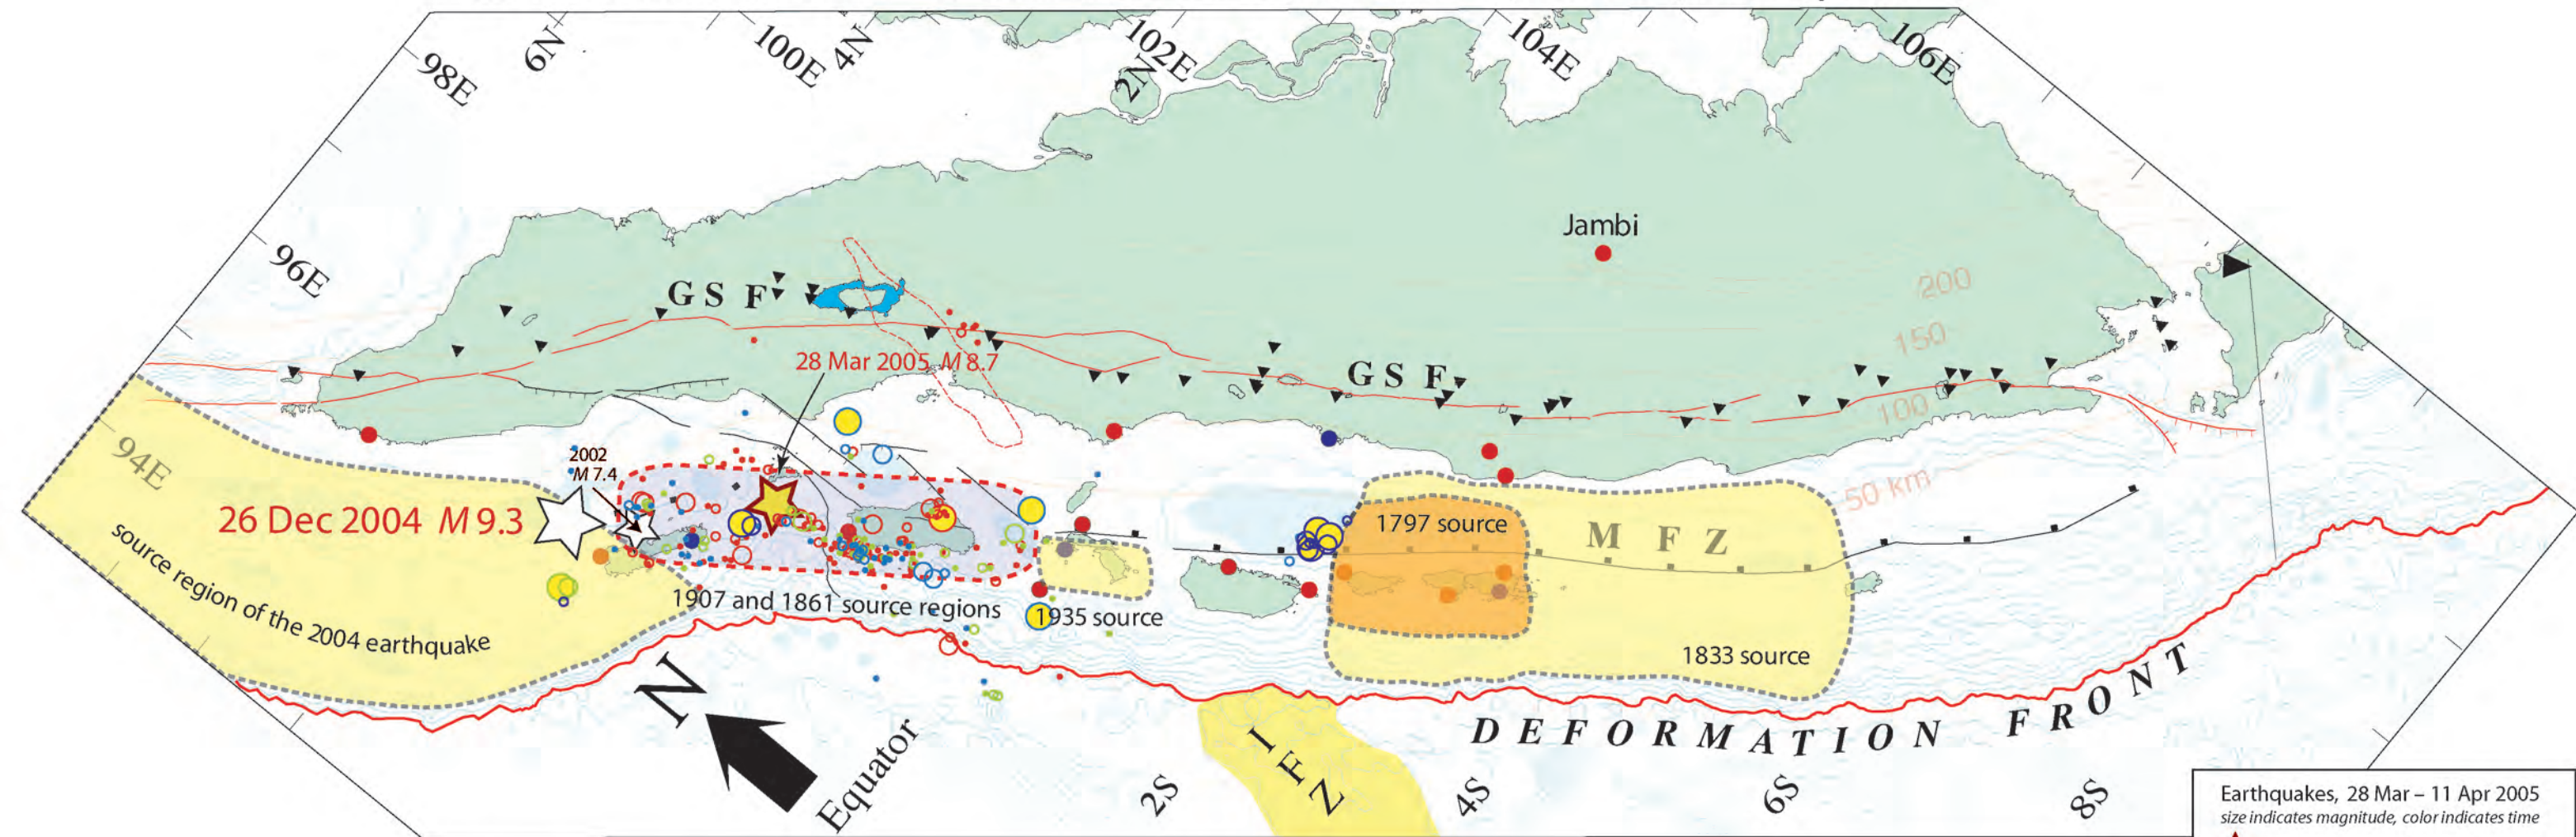

Tectonic context for the 28 March 2005 Simeulue–Nias (Sumatra) earthquake

Caltech Tectonic Observatory GPS Network

- GPS Stations
- Telemetered GPS Stations

Earthquakes, 28 Mar – 11 Apr 2005
size indicates magnitude, color indicates time

- ★ M 8.7 (28 Mar 2005, 16:09 UTC)
- M 6.0–6.8
- M 5.5–5.9
- M 5.0–5.4
- M 4.5–4.9

Red: First 48 Hours
Lime: 30 Mar – 2 Apr
Lt Blue: 3 Apr – 8 Apr
Blue: 9 Apr – 11 Apr